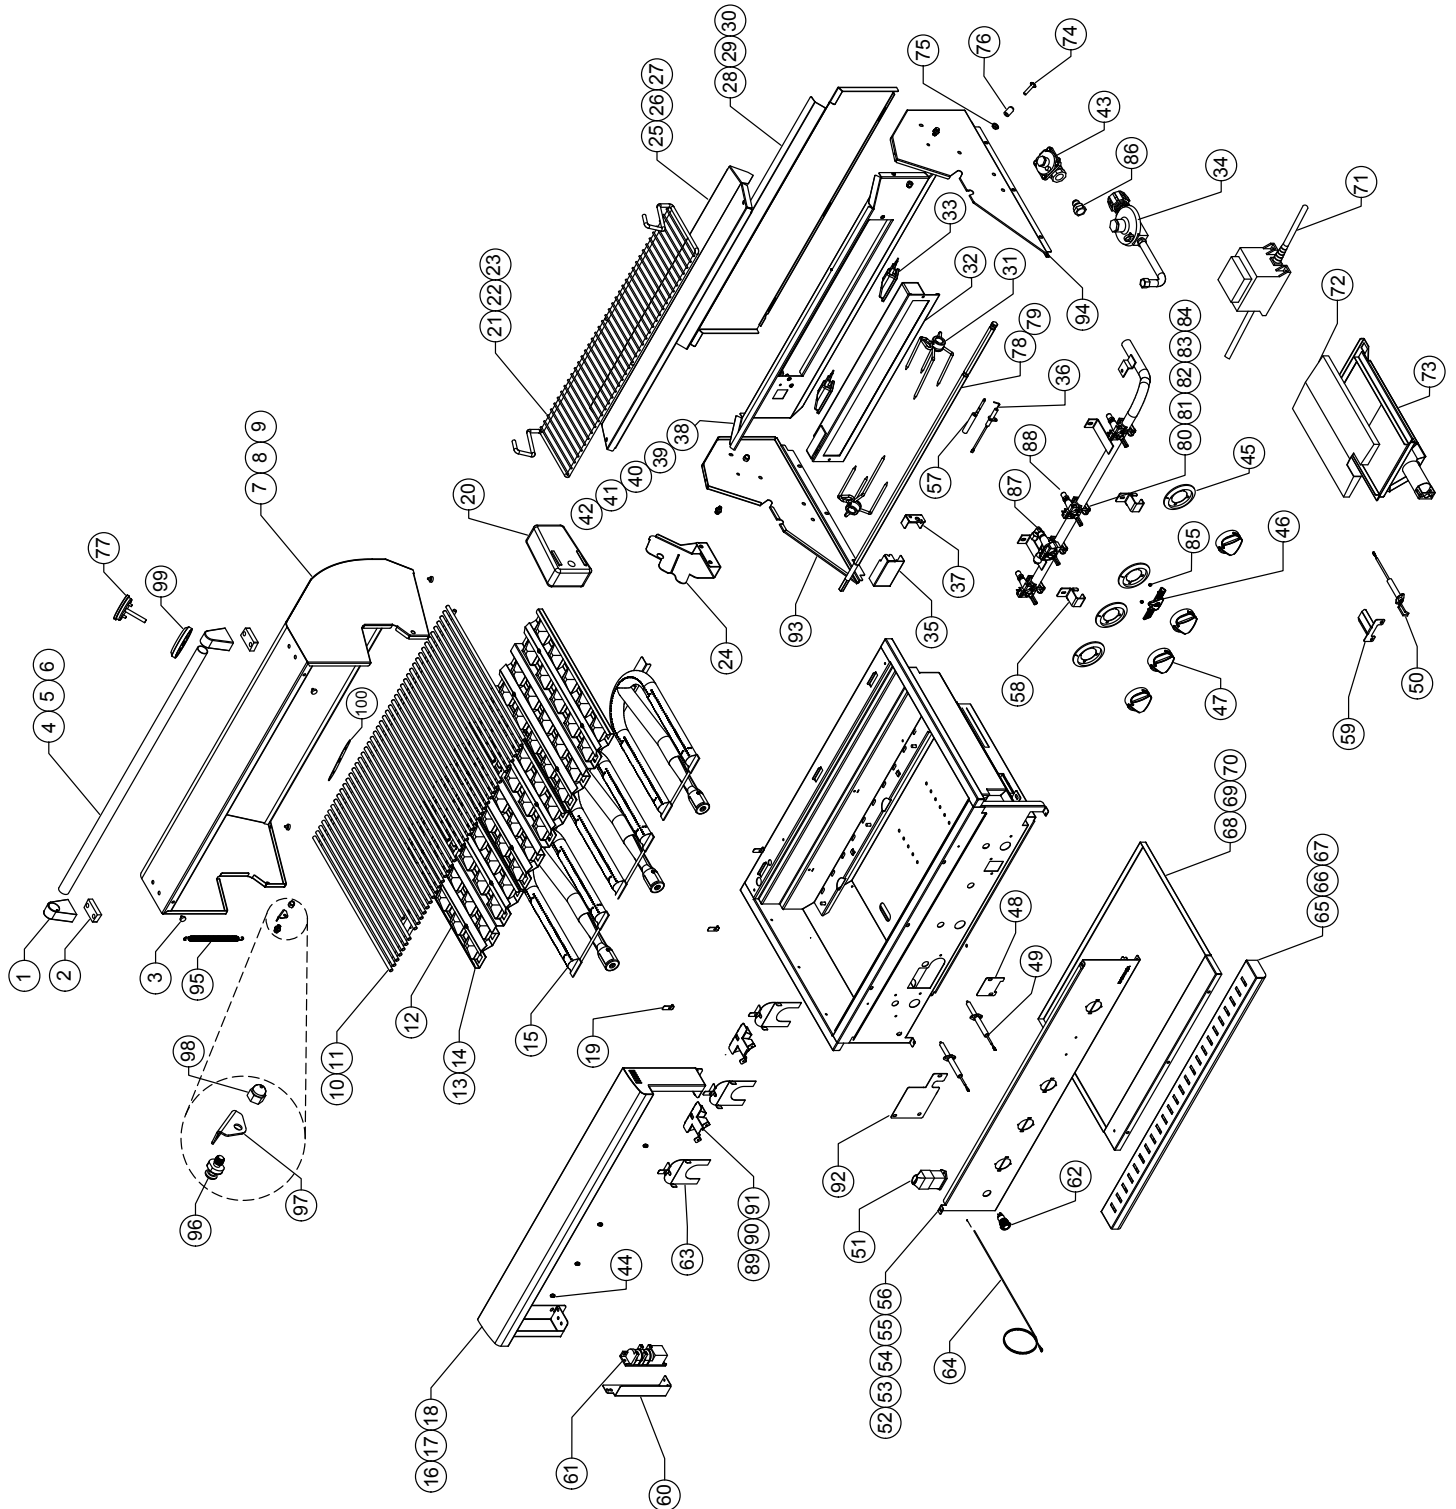

EXPLODED VIEW

REPLACEMENT PARTS LIST

ITEM NO	PART NO.	DESCRIPTION	DHBQ 38G-N	DHBQ 38G-L	DHBQ 38R/S-N	DHBQ 38R/S-L
1	S13113	HANDLE BRACKET	2	2	2	2
2	S13134	HANDLE INSULATOR BRACKET	2	2	2	2
3	S14128	HOOD BUMPER	6	6	6	6
4	S12351	24.6" S/S TUBE HANDLE	-	-	-	-
5	S12352	30.6" S/S TUBE HANDLE	-	-	-	-
6	S12353	36.6" S/S TUBE HANDLE	1	1	1	1
7	S23341-26WY	26" FRONT HOOD WELDED ASSY.	-	-	-	-
8	S23341-32WY	32" FRONT HOOD WELDED ASSY.	-	-	-	-
9	S23341-38WY	38" FRONT HOOD WELDED ASSY.	1	1	1	1
10	S13884	10" S/S GRATES	-	-	-	-
11	S13838	12" S/S GRATES	3	3	3	3
12	S13129	BRIQUETTES ONLY	60	60	60/40	60/40
13	S23218-38Y	26/38 BRIQUETTE TRAY	3	3	3/2	3/2
14	S23218-32Y	32 BRIQUETTE TRAY	-	-	-	-
15	S13365	S/S U-BURNER	3	3	3	3
16	S23336-26WY	26" LANDING LEDGE WELDED ASSY.	-	-	-	-
17	S23336-32WY	32" LANDING LEDGE WELDED ASSY.	-	-	-	-
18	S23336-38WY	38" LANDING LEDGE WELDED ASSY.	1	1	1	1
19	S23229	SPACER, BRIQUETTE TRAY	6	6	6	6
20	S16340	ROTISSERIE MOTOR	-	-	1	1
21	S13959	26" WARMING RACK	-	-	-	-
22	S13960	32" WARMING RACK	-	-	-	-
23	S13961	38" WARMING RACK	1	1	1	1
24	S23343	ROTISSERIE BRACKET	-	-	1	1
25	S23227-26	26" TOP REAR HOOD	-	-	-	-
26	S23227-32	32" TOP REAR HOOD	-	-	-	-
27	S23227-38	38" TOP REAR HOOD	1	1	1	1
28	S23220-26	26" BOTTOM REAR HOOD	-	-	-	-
29	S23220-32	32" BOTTOM REAR HOOD	-	-	-	-
30	S23220-38	38" BOTTOM REAR HOOD	1	1	1	1
31	S13865	S/S MEAT FORKS	-	-	1	1
32	S13330	INFRARED ROTISSERIE	-	-	1	1
33	S16270	HALOGEN LIGHT	2	2	2	2
34	S15344	LP REGULATOR W/ HOSE	-	1	-	1
35	S22083	COVER, I.R., IGNITER	-	-	1	1
36	S16268	I.R. IGNITER	-	-	1	1
37	S22084	BRACKET, MOUNT IGNITER	-	-	1	1
38	S23221-26G	REAR HOOD LINER, 26" G	-	-	-	-
39	S23221-32G	REAR HOOD LINER, 32" G	-	-	-	-
40	S23221-32R	REAR HOOD LINER, 32" R	-	-	-	-
41	S23221-38G	REAR HOOD LINER, 38" G	1	1	-	-
42	S23221-38R	REAR HOOD LINER, 38" R	-	-	1	1
43	S15303	NG REGULATOR	1	-	1	-
44	S16355	LED, BLUE	3	3	3	3
45	S13199	KNOB, BEZEL	3	3	4	4
46	S13201	DELTA HEAT LOGO	1	1	1	1
47	S13195	DELTA HEAT KNOB	3	3	4	4
48	S23327	MANIFOLD PLATE COVER	1	1	1	1
49	S16274-1	SPARK IGNITER (U-BURNER)	2	2	2/1	2/1
50	S16288	IGNITER, SEAR ZONE	1*	1*	1	1
51	S16272	BATTERY PACK	1	1	1	1